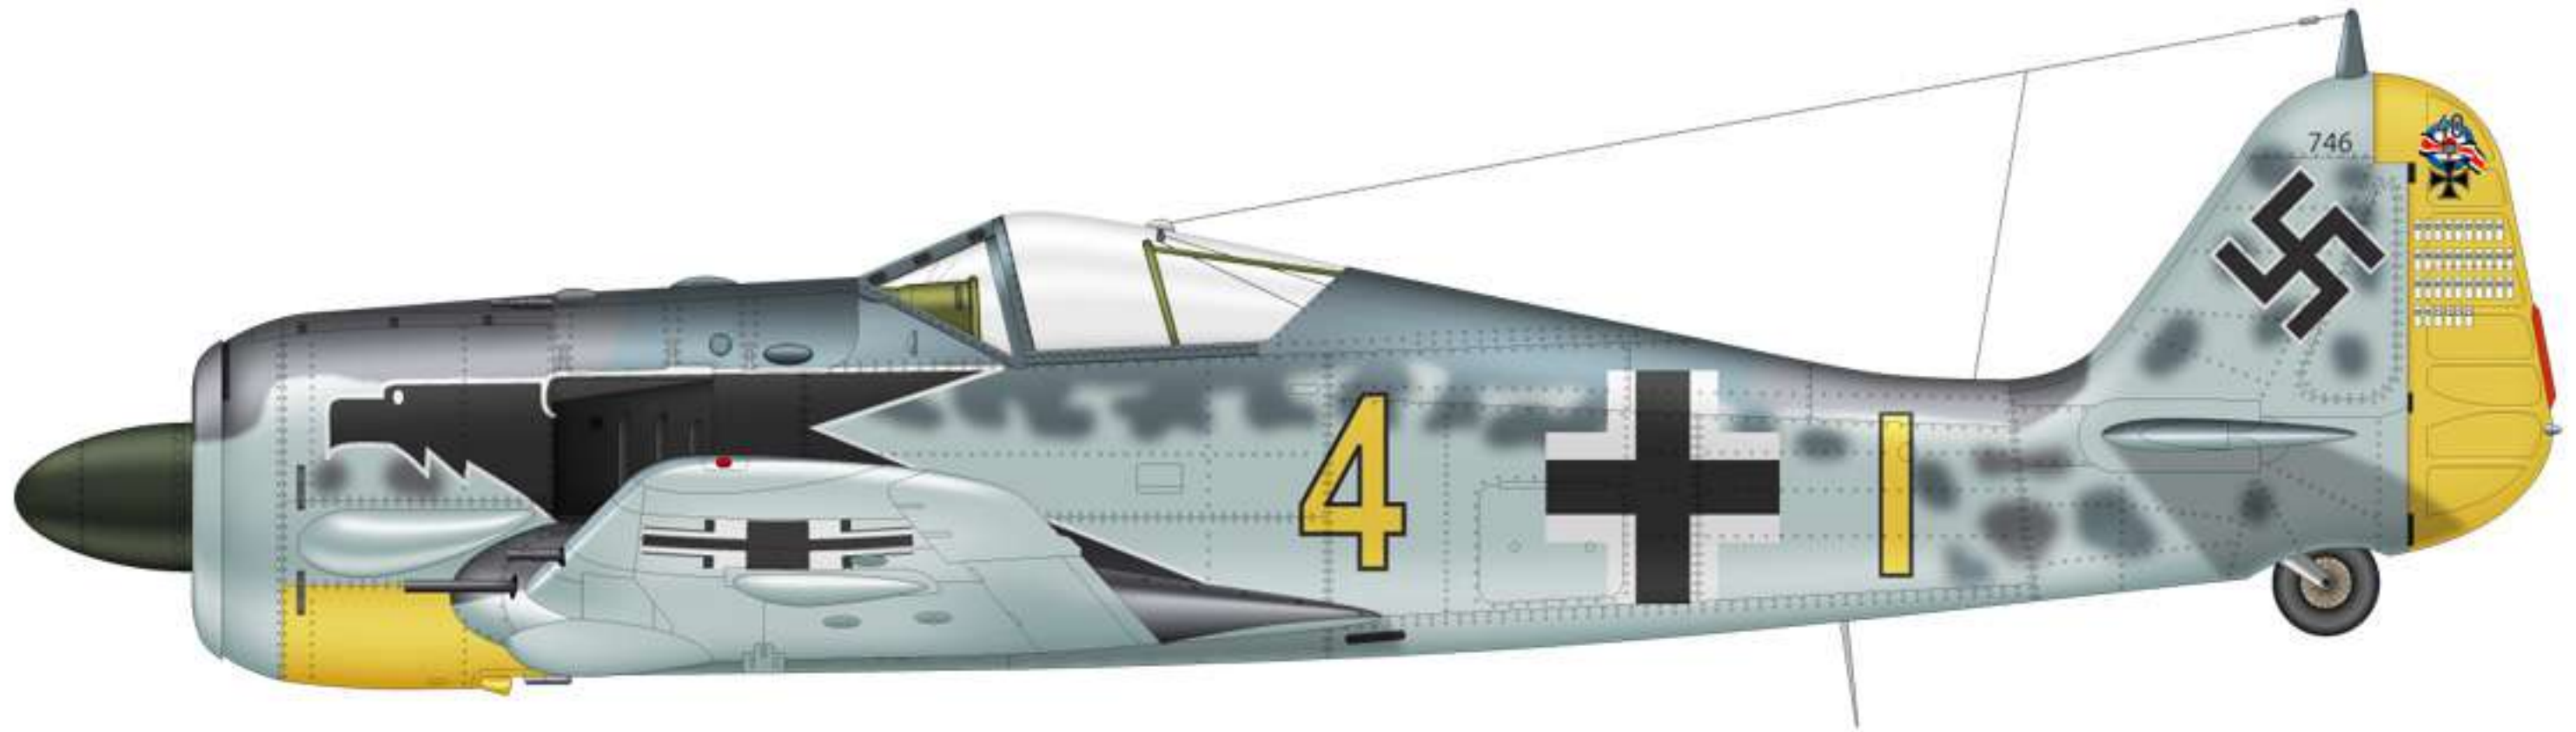

Focke-Wulf Fw-190

COPYRIGHT: CLAVEWORK GRAPHICS

Country of Origin: Germany
User Country: Germany

Manufacturer: Focke-Wulf
Designation: Fw-190-D9

Service/Unit: II/JG6
Year: 1945

Focke-Wulf Fw-190

COPYRIGHT: CLAVEWORK GRAPHICS