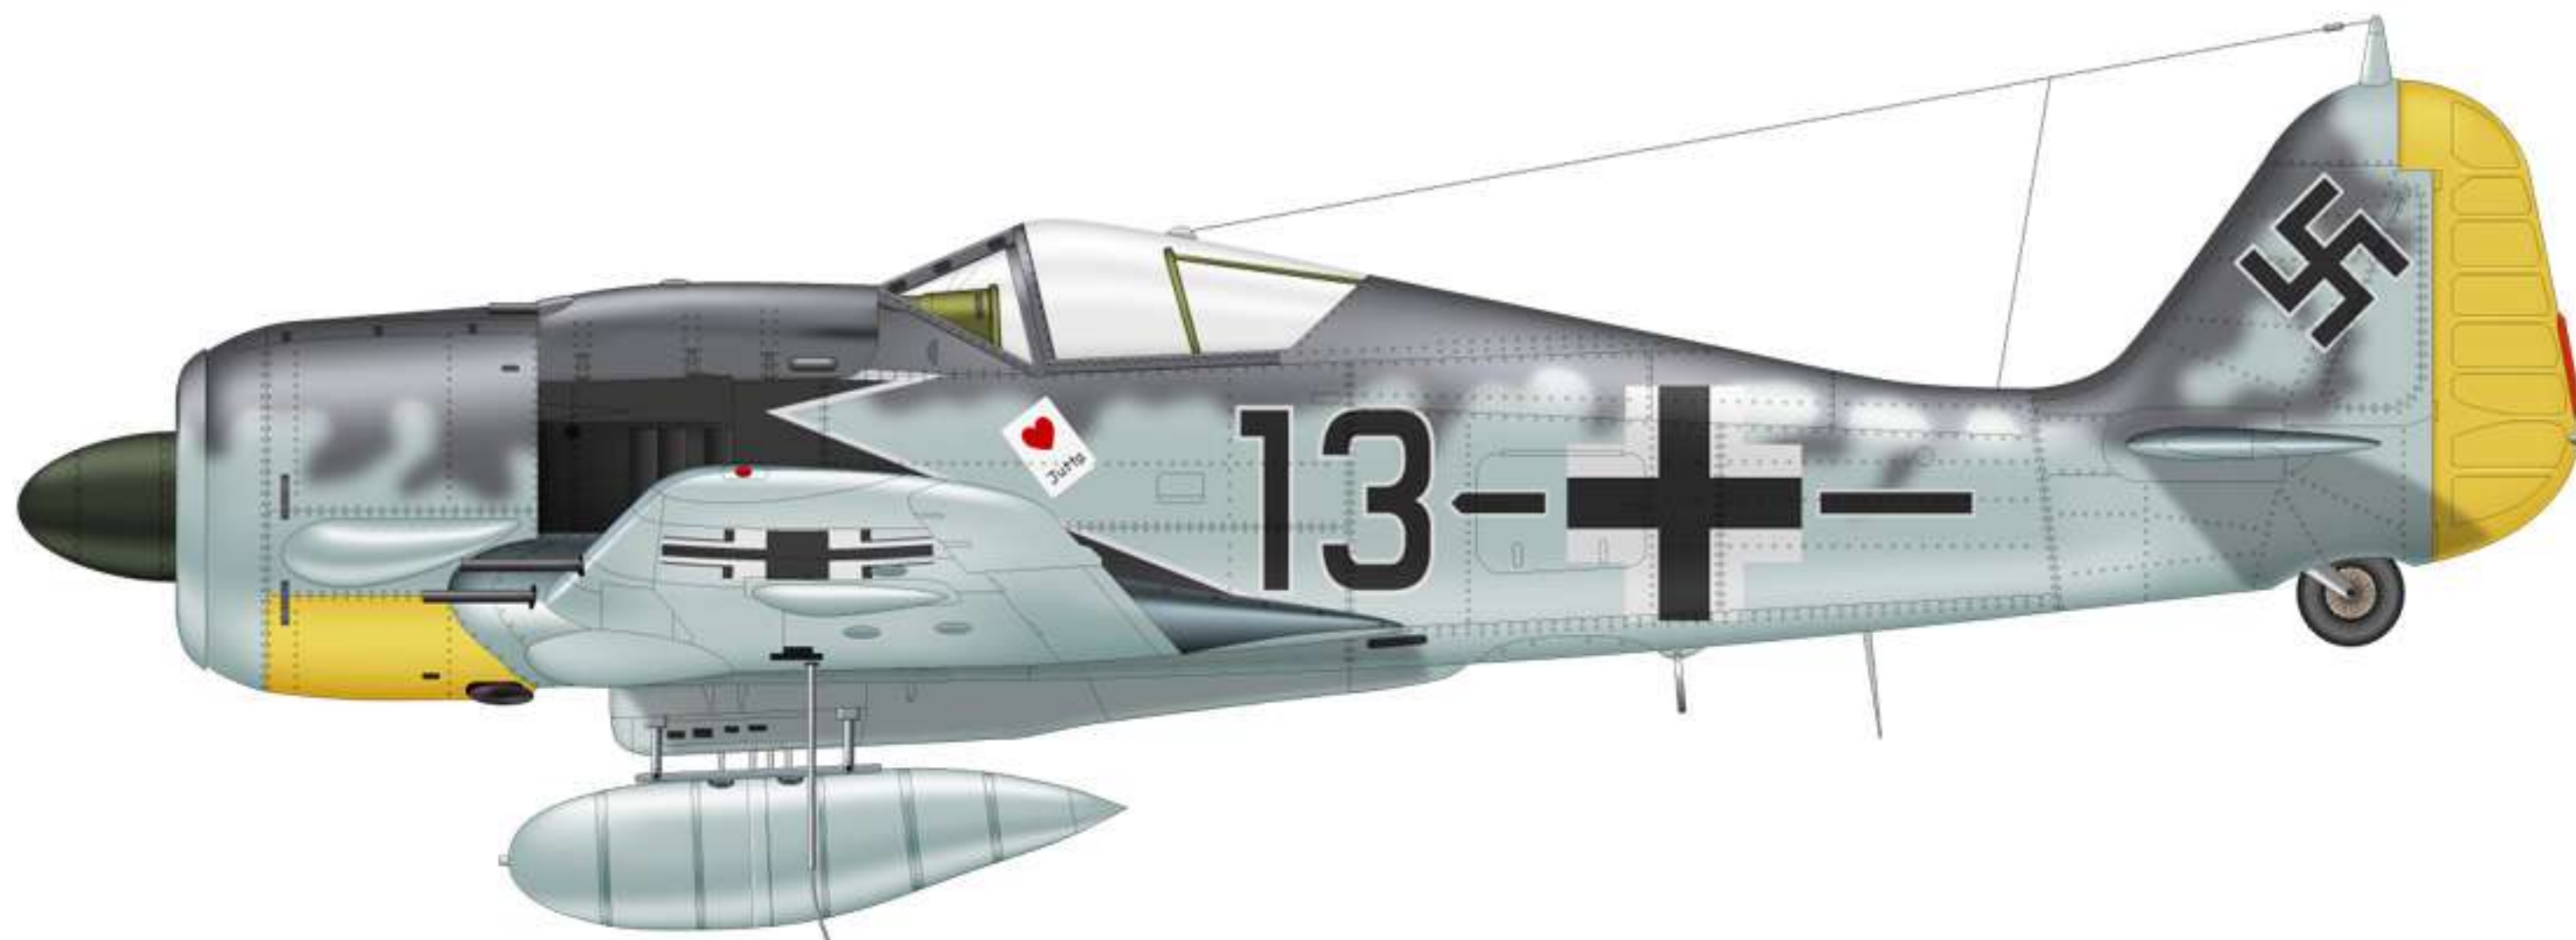

Focke-Wulf Fw-190

COPYRIGHT: CLAVEWORK GRAPHICS

Country of Origin: Germany
User Country: Germany

Manufacturer: Focke-Wulf
Designation: Fw-190-A8

Service/Unit: Stab/JG26
Year: 1943