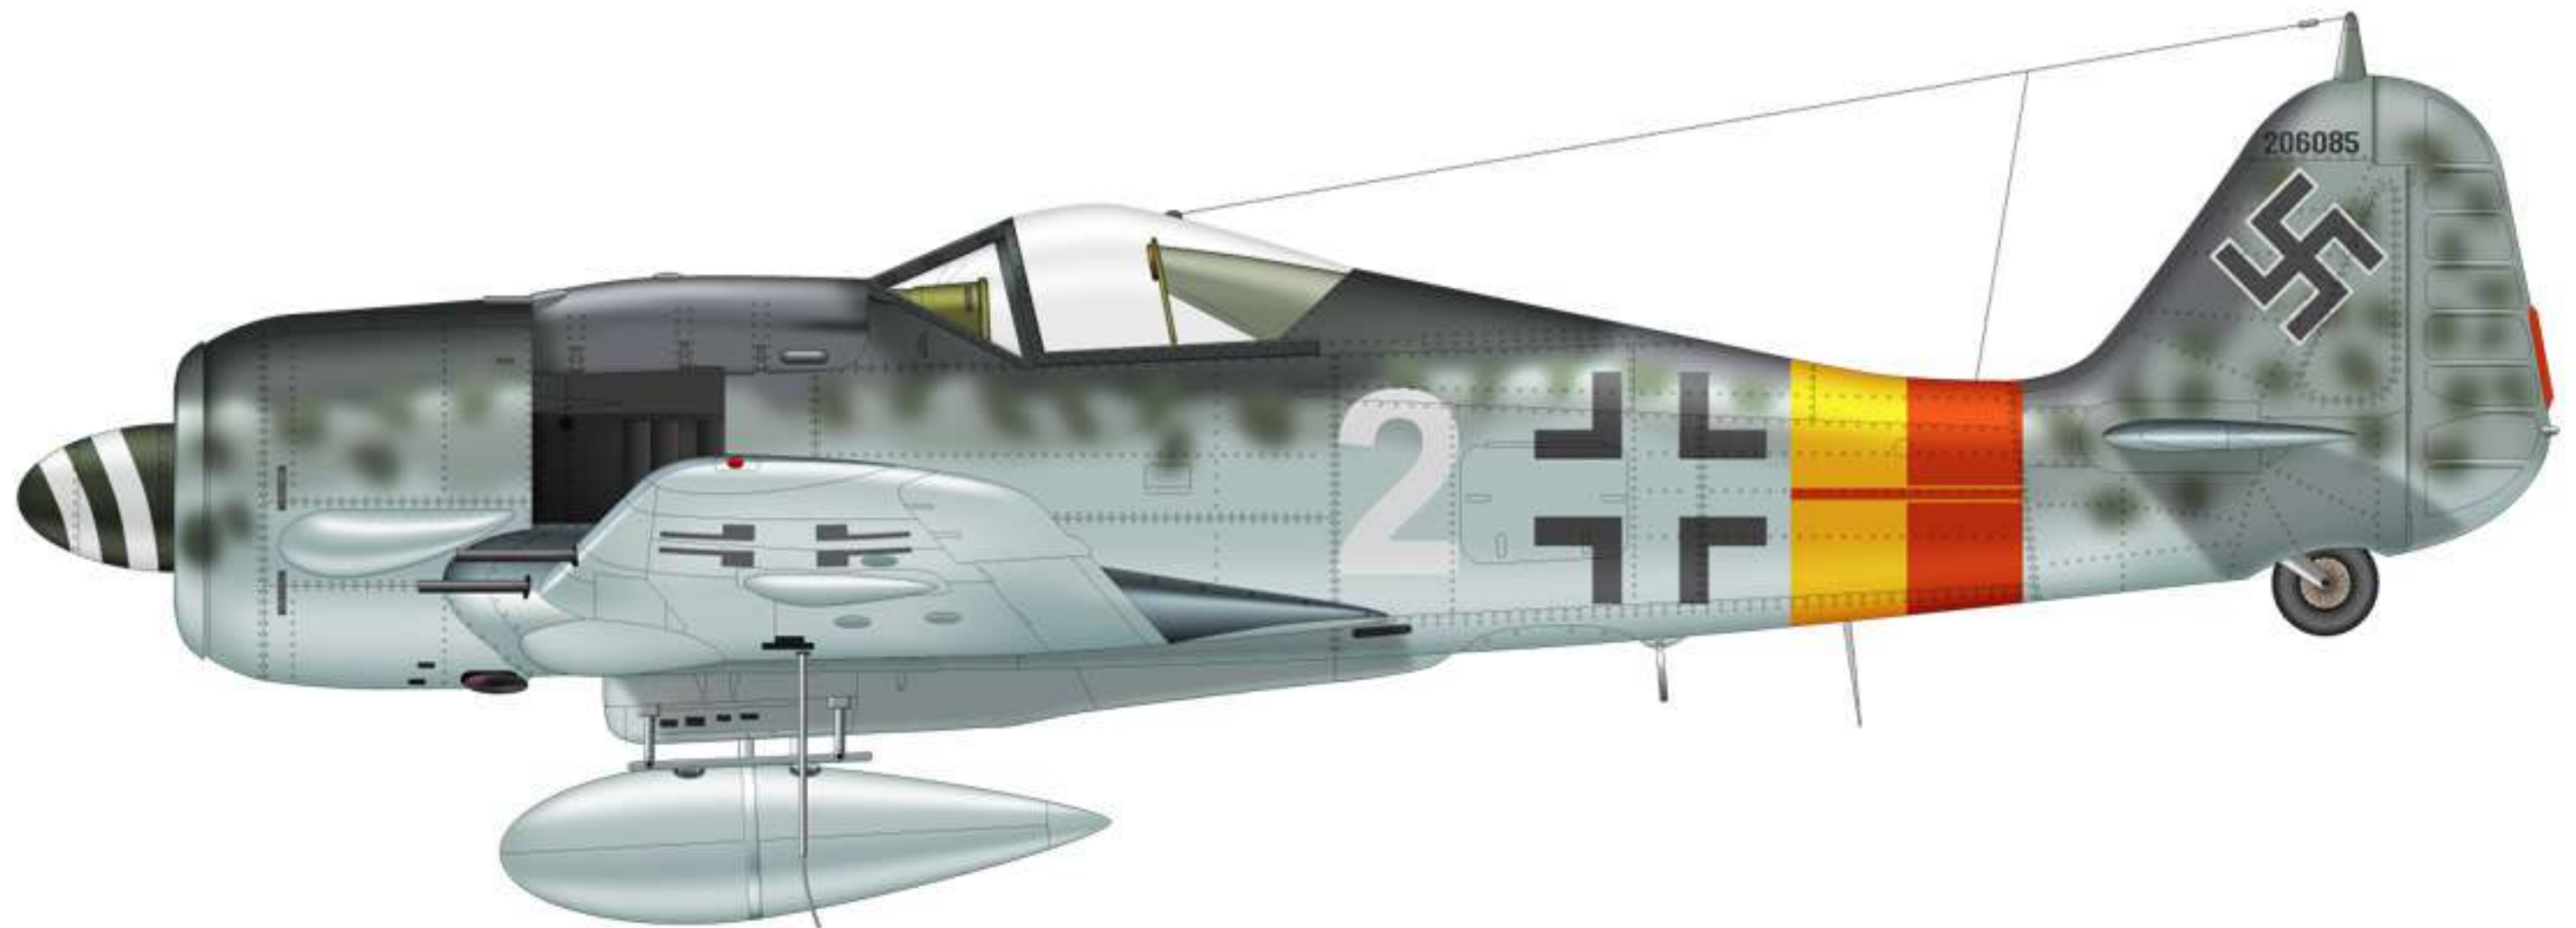

Focke-Wulf Fw-190

COPYRIGHT: CLAVEWORK GRAPHICS

Country of Origin: Germany
User Country: Germany

Manufacturer: Focke-Wulf
Designation: Fw-190-A9

Service/Unit: 5/JG301
Year: 1945