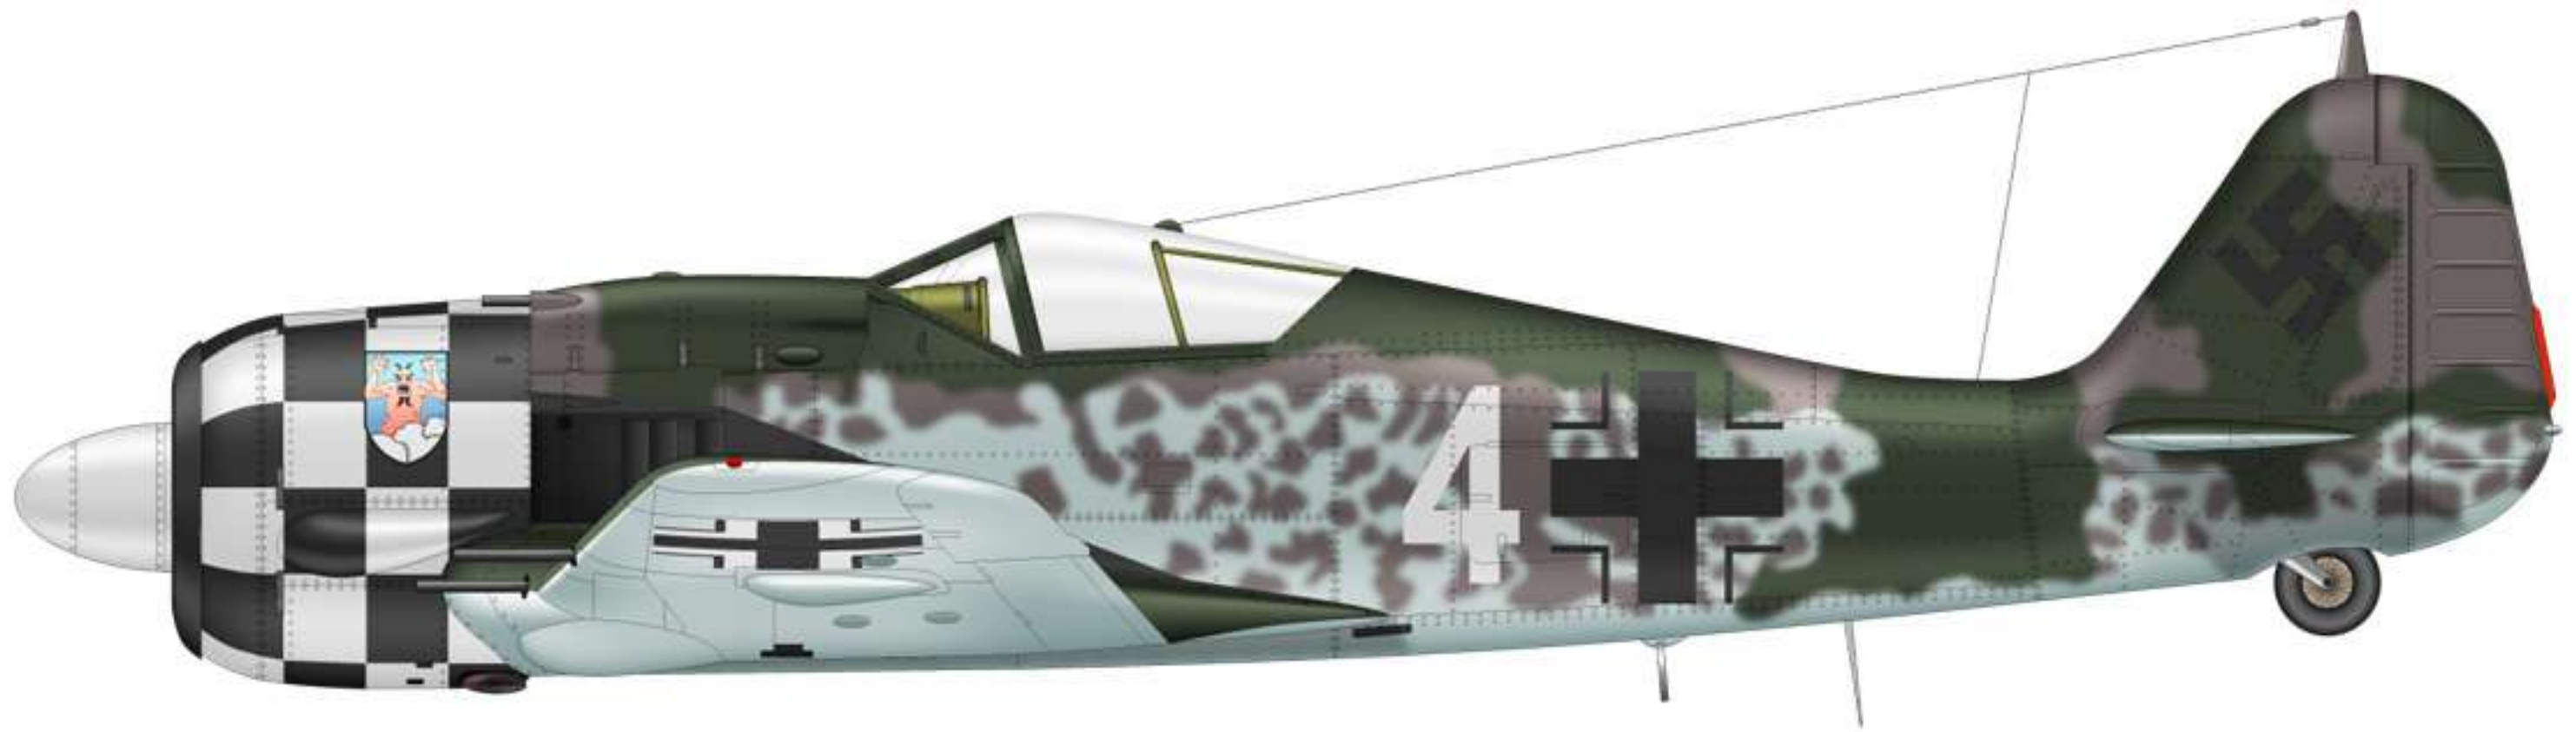

Focke-Wulf Fw-190

COPYRIGHT: CLAVEWORK GRAPHICS

Country of Origin: Germany
User Country: Germany

Manufacturer: Focke-Wulf
Designation: Fw-190-A7

Service/Unit: 1/JG1
Year: 1944

Focke-Wulf Fw-190

COPYRIGHT: CLAVEWORK GRAPHICS