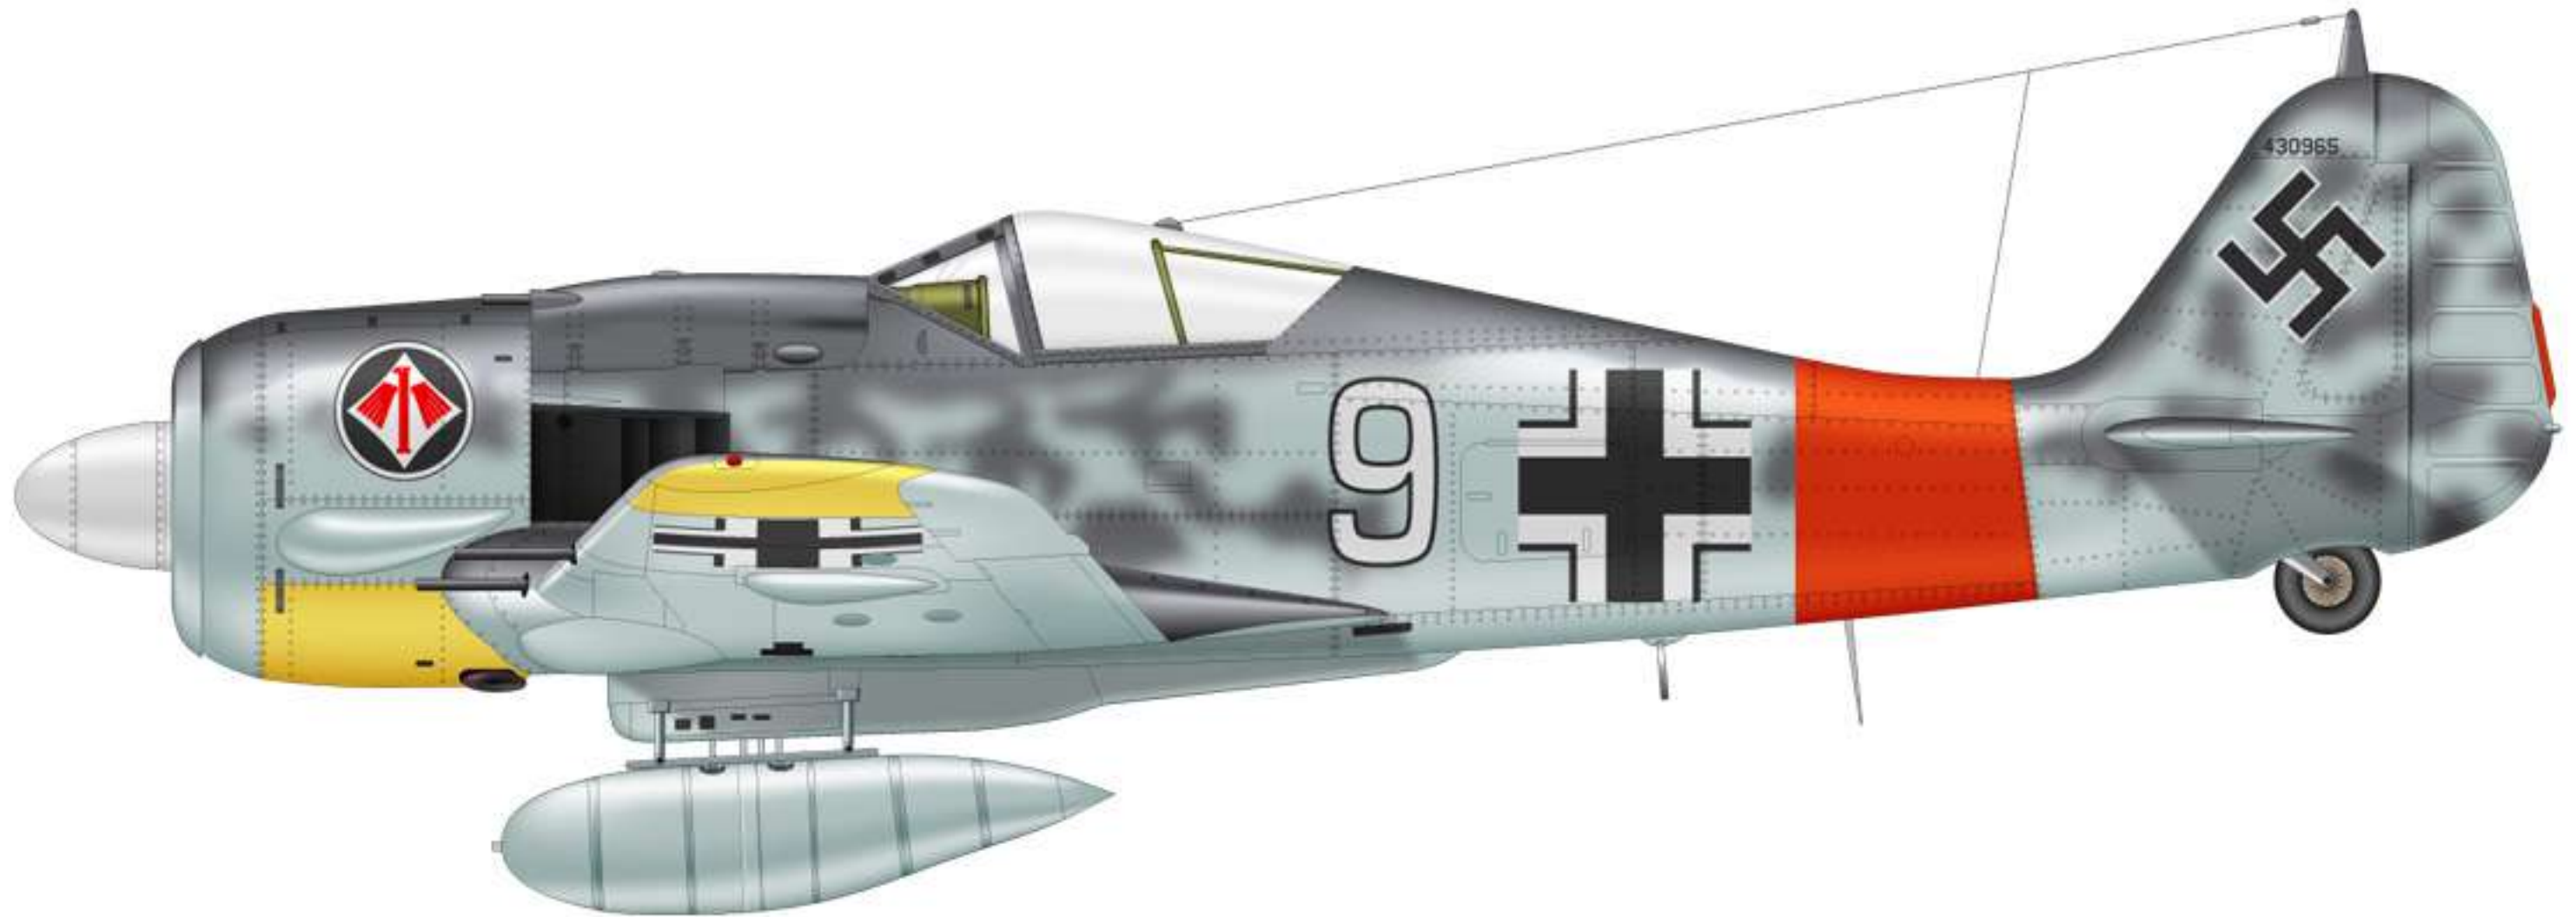

Focke-Wulf Fw-190

COPYRIGHT: CLAVEWORK GRAPHICS

Country of Origin: Germany
User Country: Germany

Manufacturer: Focke-Wulf
Designation: Fw-190-A7

Service/Unit: 1/JG1
Year: 1944