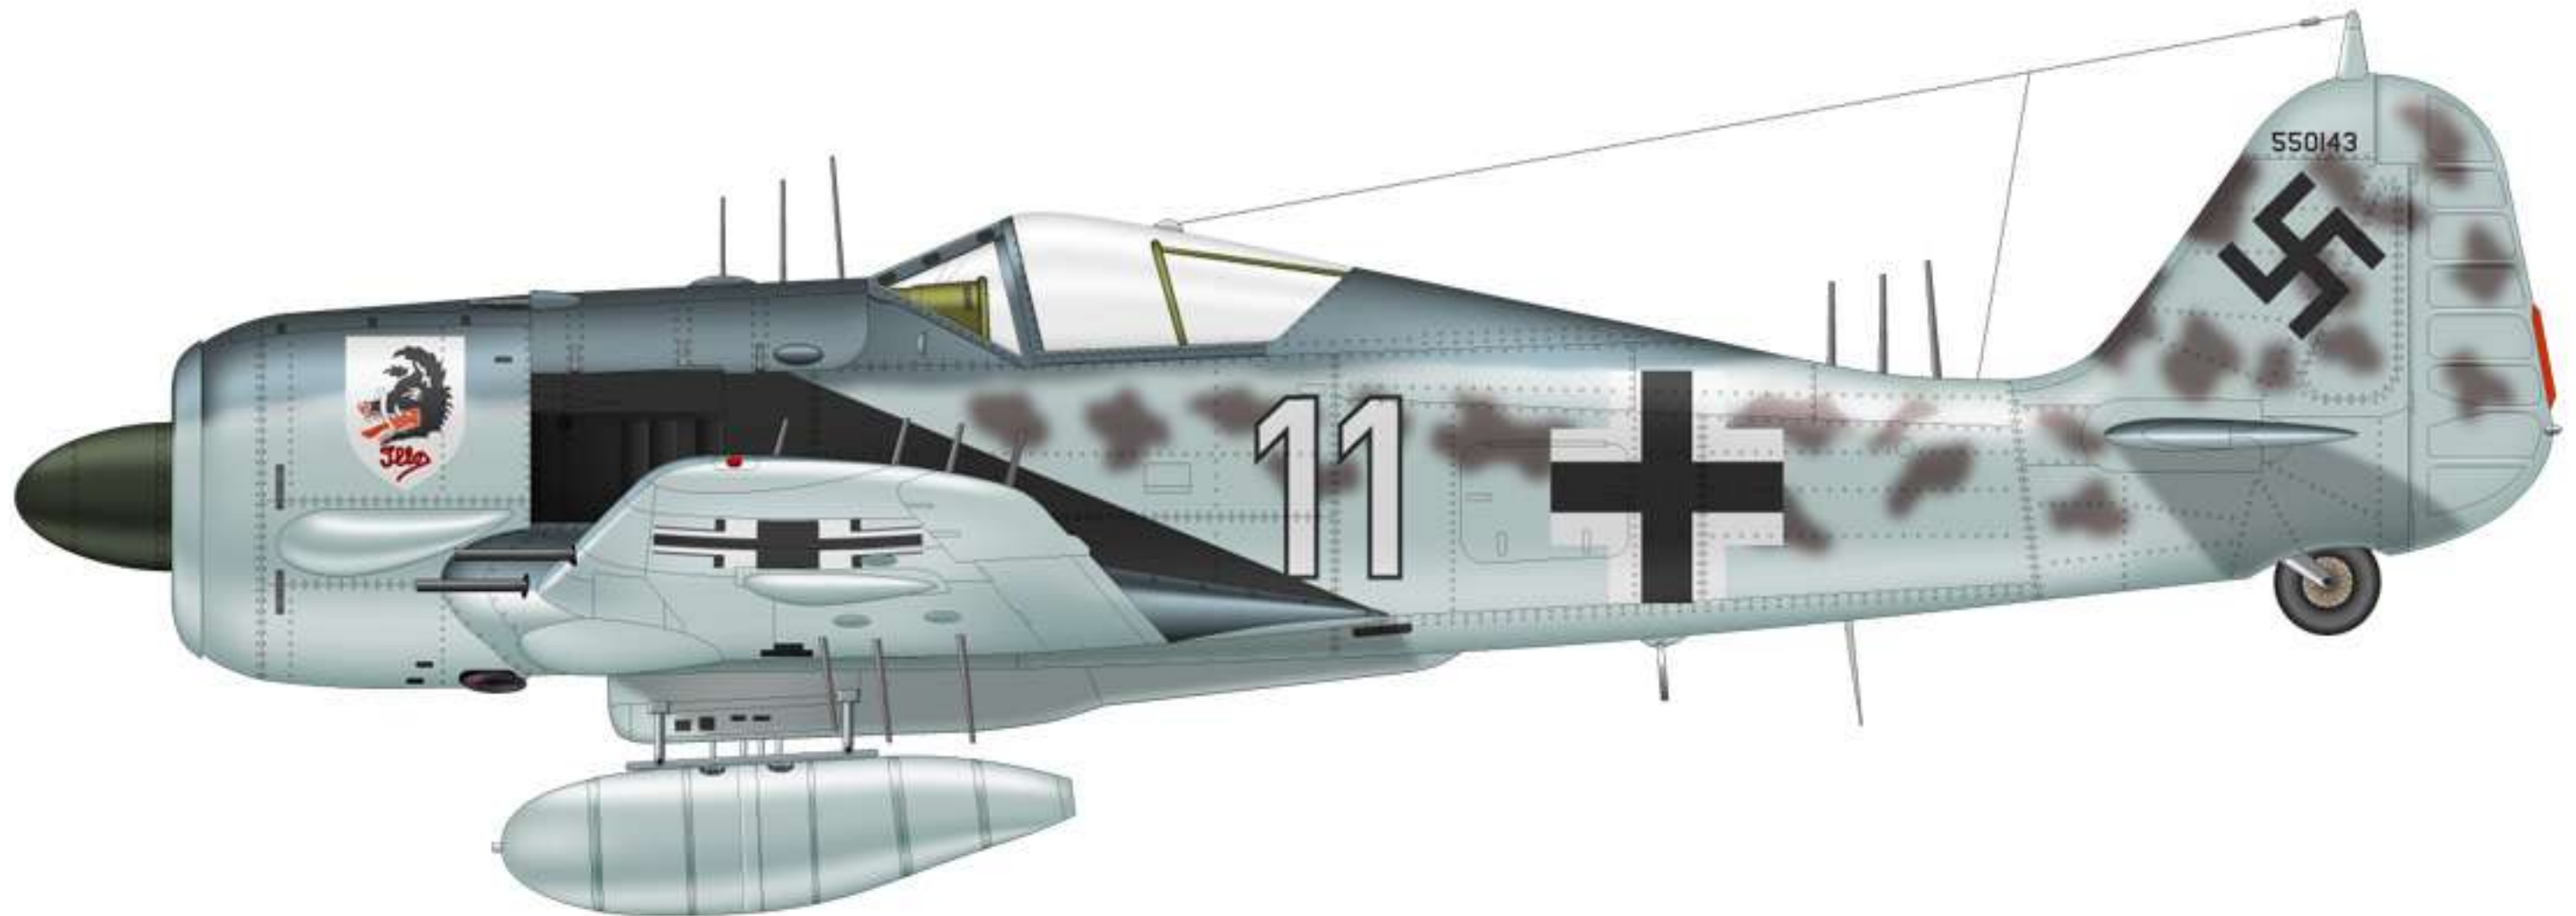

Focke-Wulf Fw-190

COPYRIGHT: CLAVEWORK GRAPHICS

Country of Origin: Germany
User Country: Germany

Manufacturer: Focke-Wulf
Designation: Fw-190-A6/R11

Service/Unit: 1/NJG10
Year: 1943