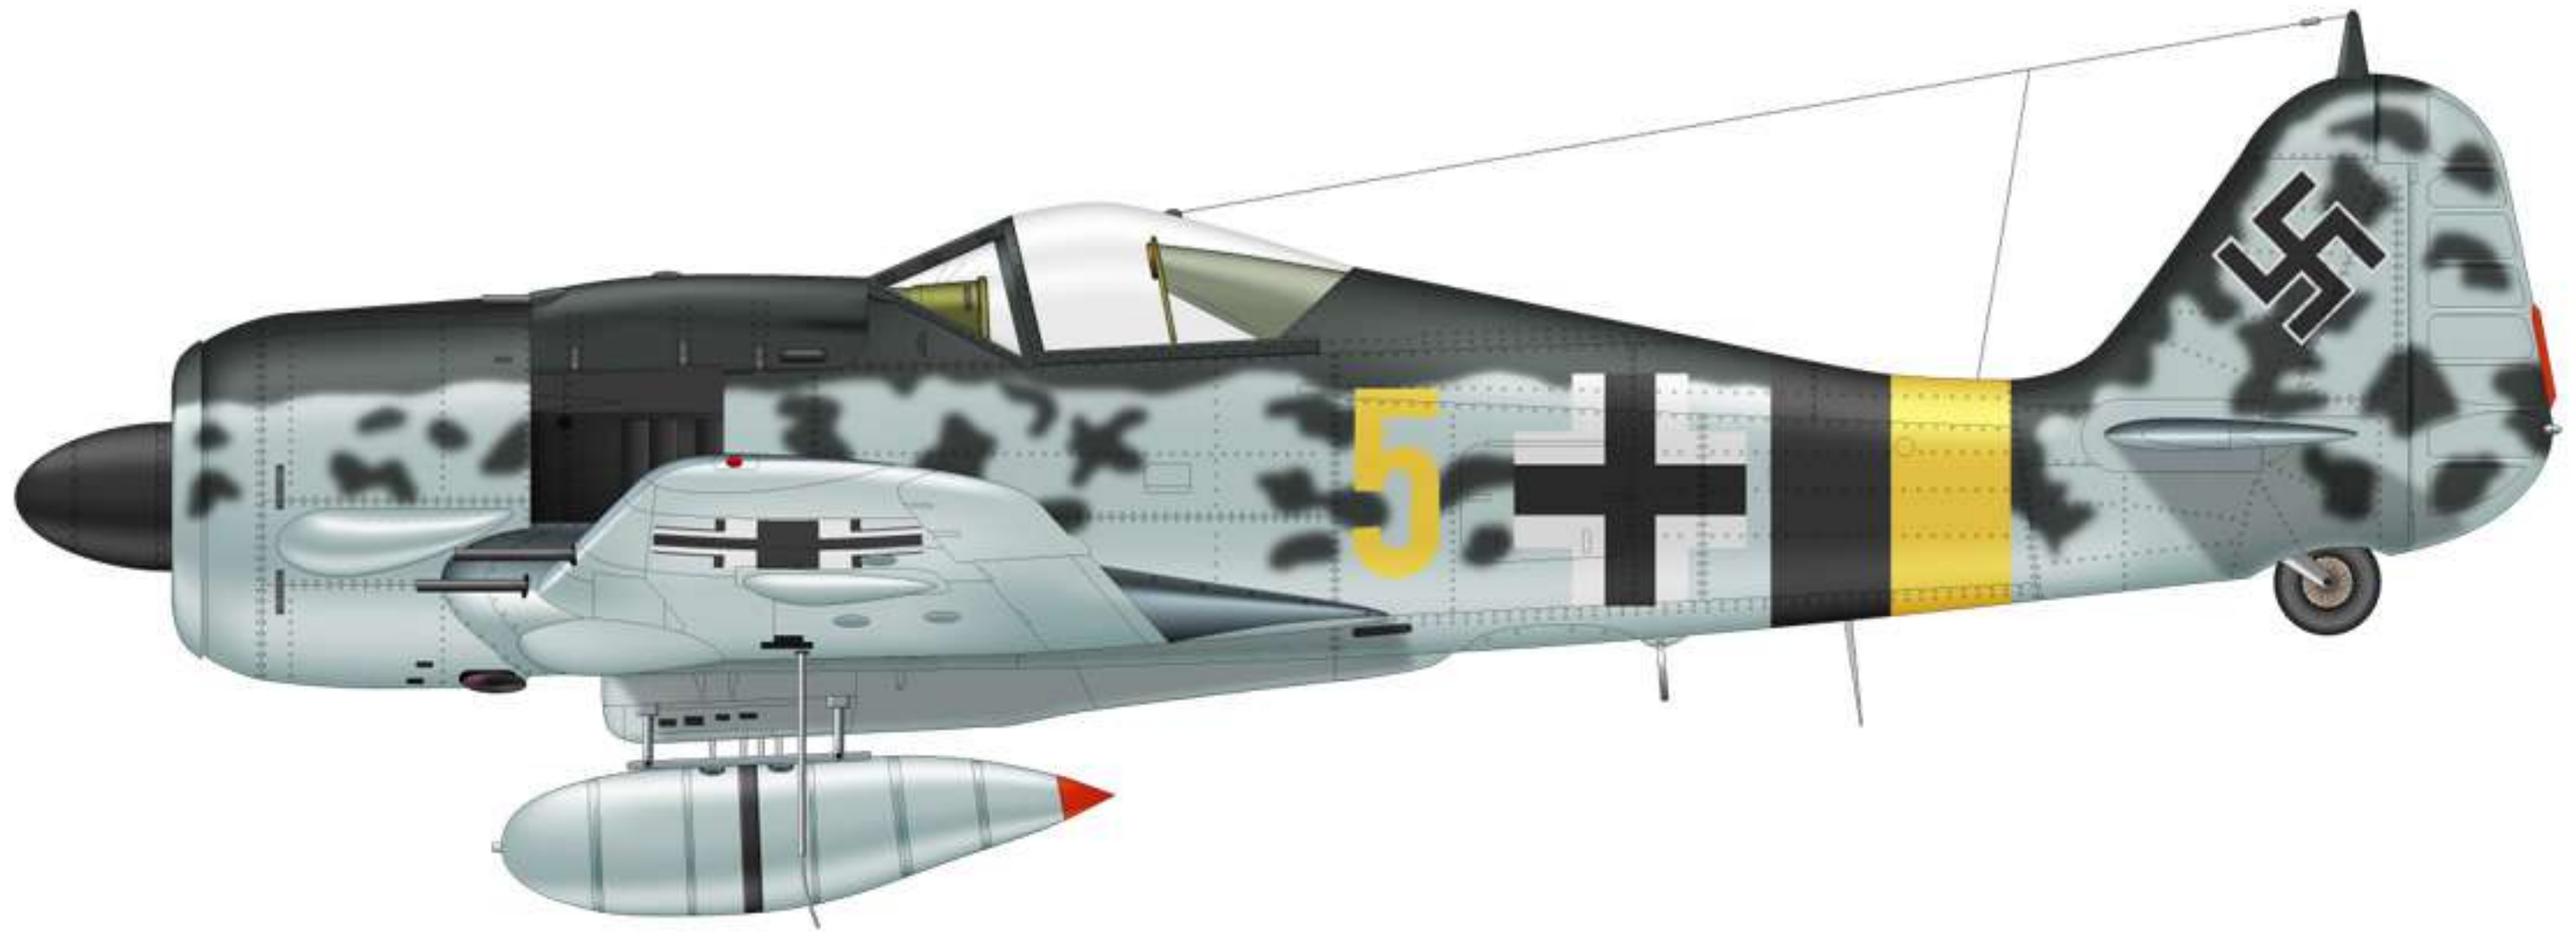

Focke-Wulf Fw-190

COPYRIGHT: CLAVEWORK GRAPHICS

Country of Origin: Germany
User Country: Germany

Manufacturer: Focke-Wulf
Designation: Fw-190-A9

Service/Unit: 3/JG5
Year: 1945