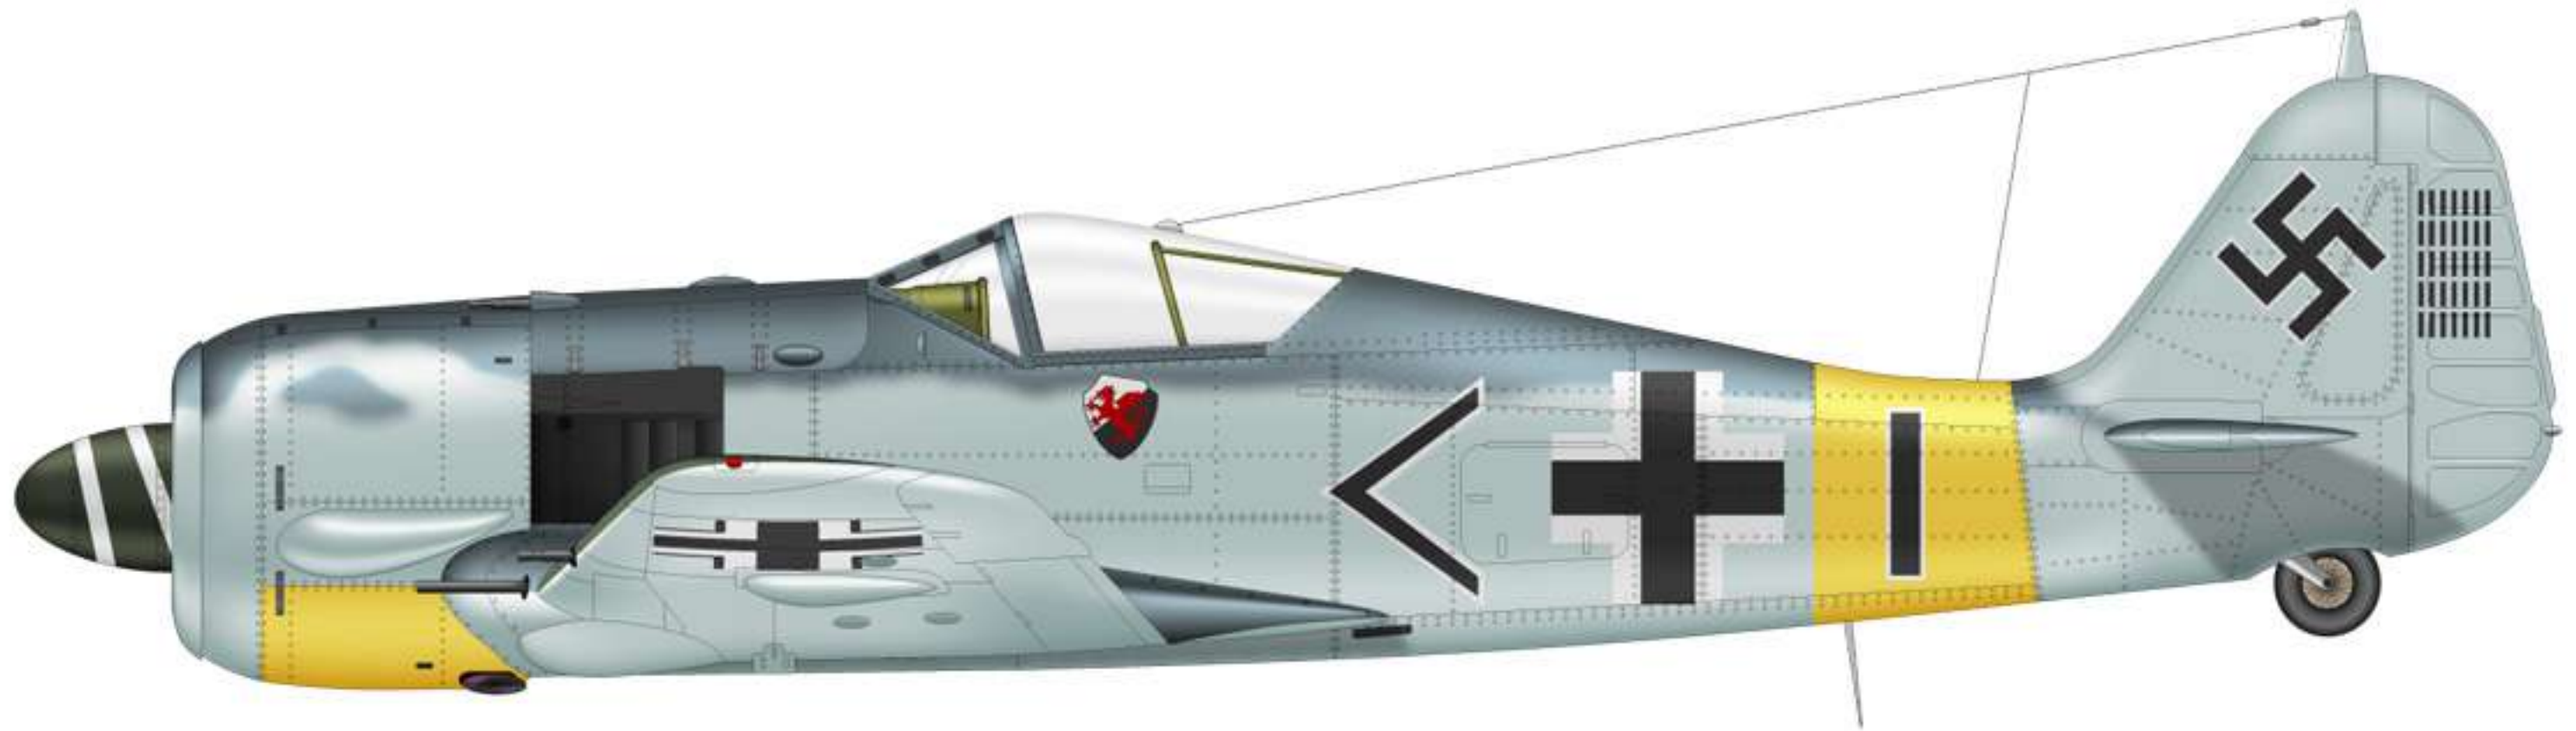

Focke-Wulf Fw-190

COPYRIGHT: CLAVEWORK GRAPHICS

Country of Origin: Germany
User Country: Germany

Manufacturer: Focke-Wulf
Designation: Fw-190-A5

Service/Unit: Stab/JG11
Year: 1943