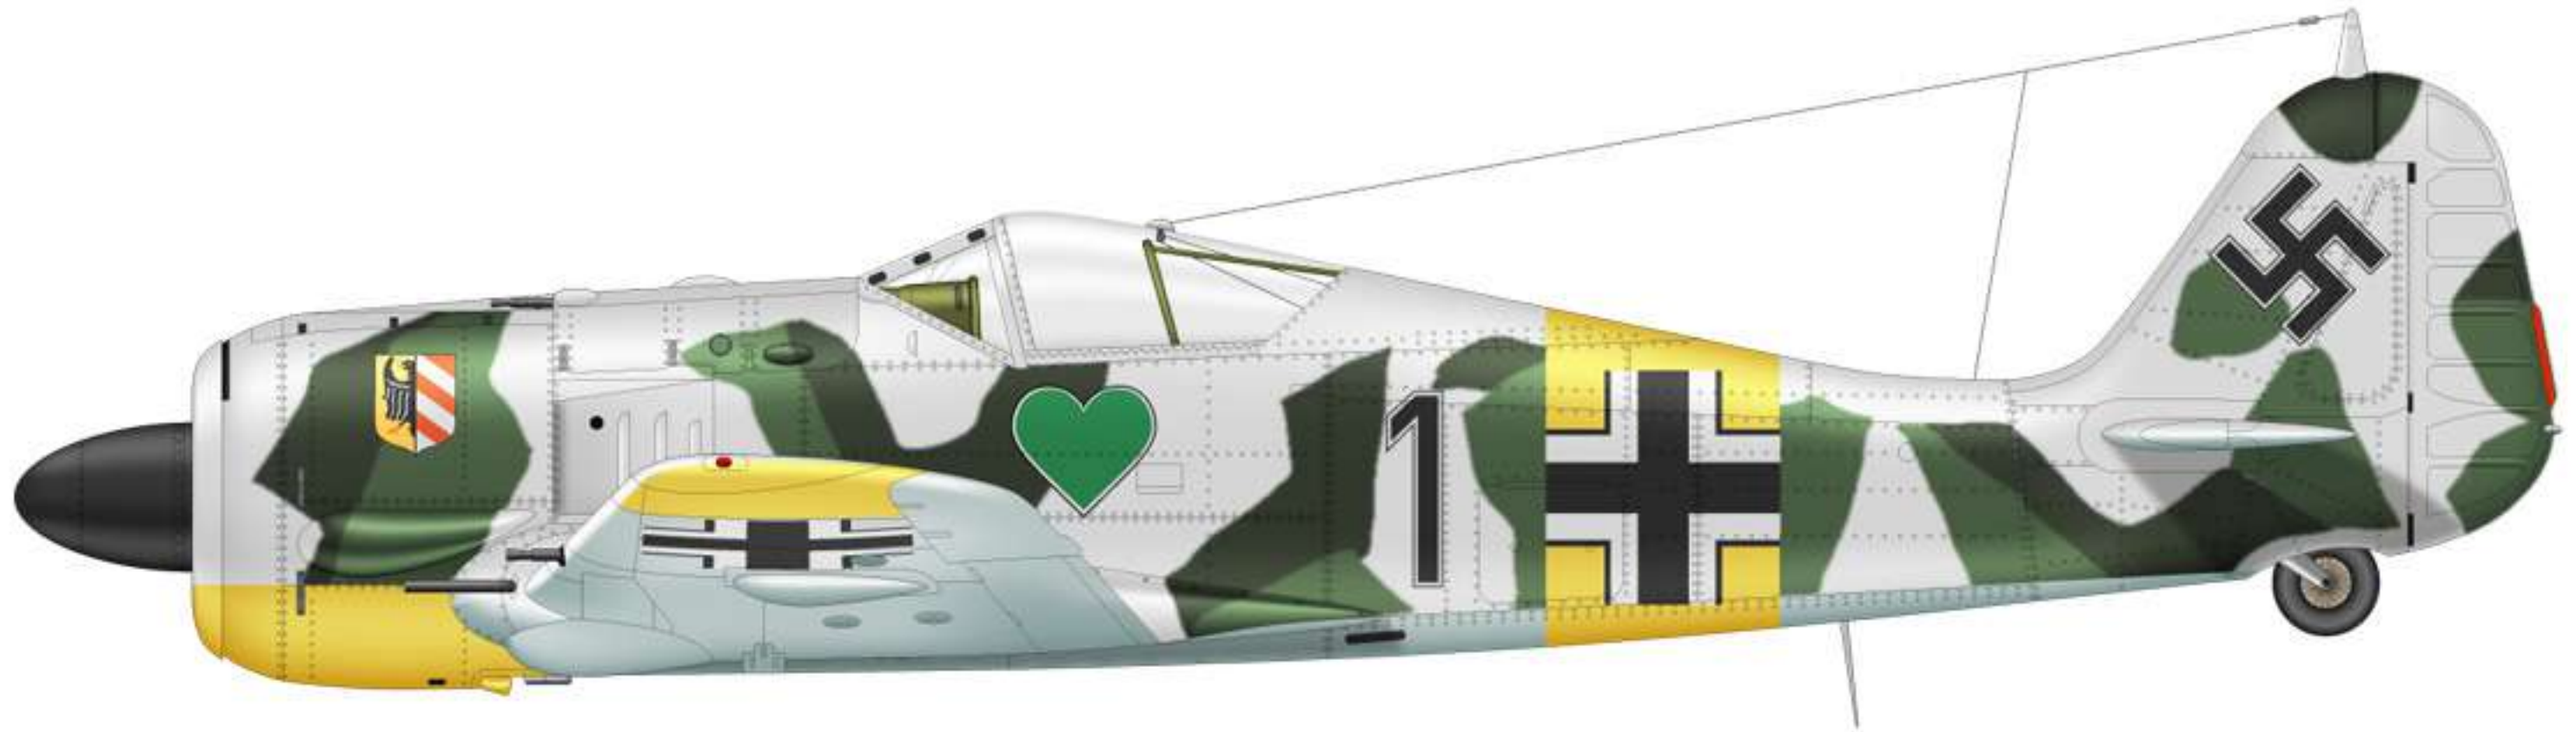

Focke-Wulf Fw-190

COPYRIGHT: CLAVEWORK GRAPHICS

Country of Origin: Germany
User Country: Germany

Manufacturer: Focke-Wulf
Designation: Fw-190-A4

Service/Unit: 2/JG54
Year: 1943